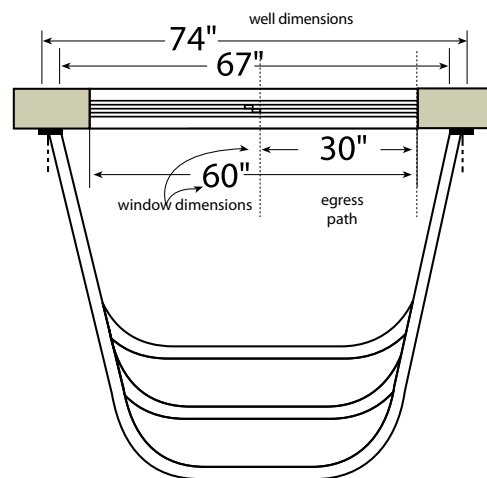

2067 Modular Egress Window Well

Adaptable.

The 3-tier multi-piece construction is specially designed to accommodate 5-foot wide egress windows. Terraced steps allow for quick and easy egress, and provide the perfect place for growing plants and flowers.

granite grey
#020670390

sandstone
#020670391

Shown with optional polycarbonate cover.

Front view

Top view with wall and window

Top view