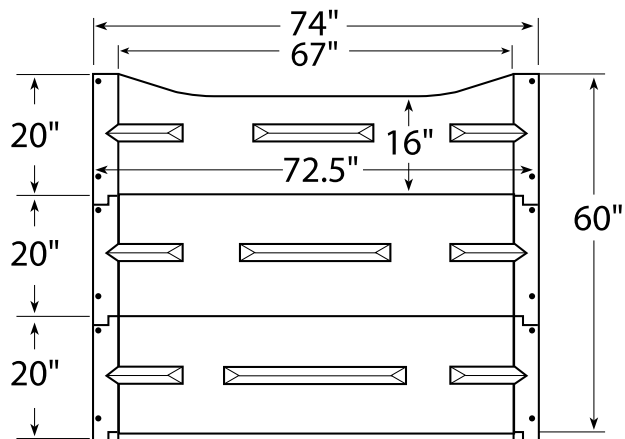

2067 Modular Egress Window Well

Adaptable.

The 3-tier multi-piece construction is specially designed to accommodate 5-foot wide egress windows. Terraced steps allow for quick and easy egress, and provide the perfect place for growing plants and flowers.

granite grey
#020670390

sandstone
#020670391

Shown with optional polycarbonate cover.

Front view

Top view with wall and window

Top view