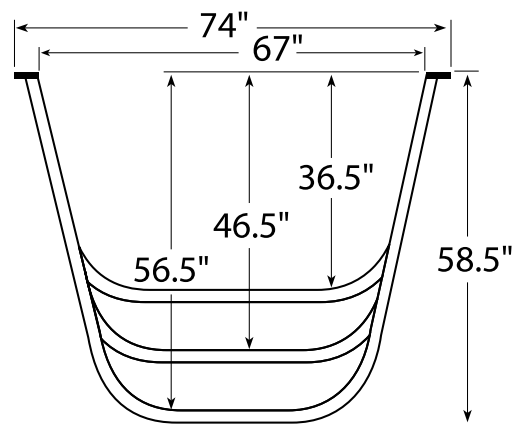

2067 Modular Egress Window Well

Adaptable.

The 3-tier multi-piece construction is specially designed to accommodate 5-foot wide egress windows. Terraced steps allow for quick and easy egress, and provide the perfect place for growing plants and flowers.

granite grey
#020670390

sandstone
#020670391

Shown with optional polycarbonate cover.

Front view

Top view with wall and window

Top view